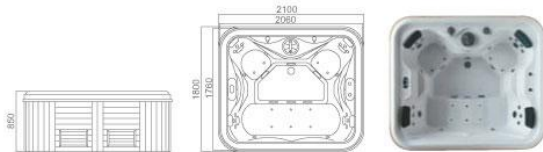

1. WS-094A

Outdoor SPA

"...because
it feels like
the ocean."

OCCULT LUXURY

1. MODEL:WS-094A
SIZE:2100X1800X850mm

1. WS-092B

2. WS-093A

1. MODEL:WS-092B
SIZE:2120X2120X900mm