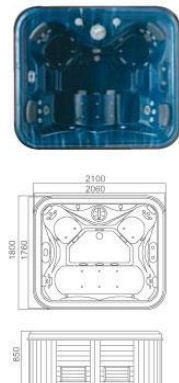

3. MODEL:WS-094B
SIZE:2100X1800X850mm